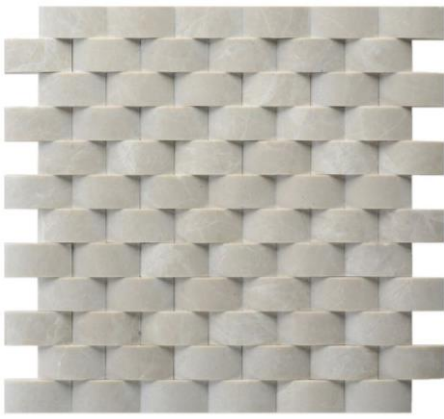

(1"x2") 2,5x5cm Brick Mosaic

Bej