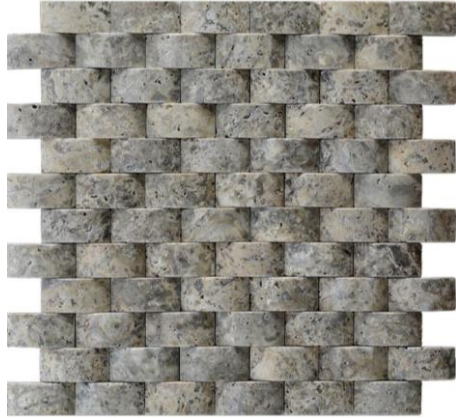

(1"x2") 2,5x5cm Brick Mosaic

Silver