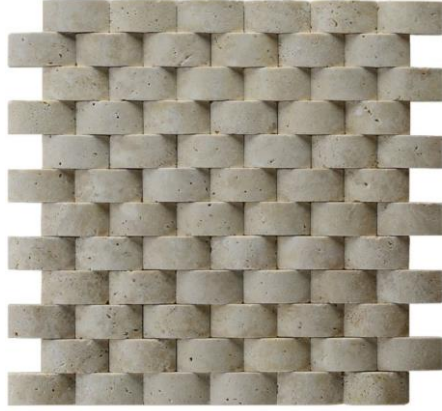

(1"x2") 2,5x5cm Brick Mosaic

Light