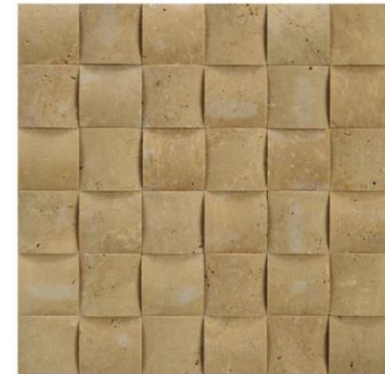

Silver

Noce

Noce Limra

Scabos

Scabos Silver

(2"x2") 5x5cm Braid one Mosaic

Light

Silver

Bej

Noce

Scabos

(2"x2") 5x5cm - (2"x2") 5x10cm Scratched TWO

Light

Silver

Bej

Noce