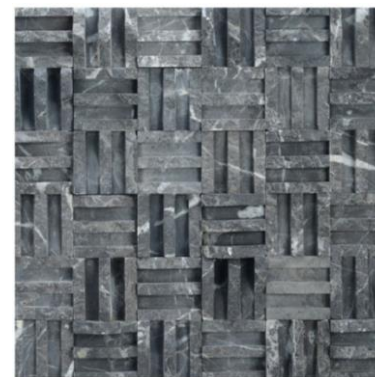

White

Noce

Scabos

(2"x2") 5x5cm Scratched Split Face

Light

Silver

Scabos

Black