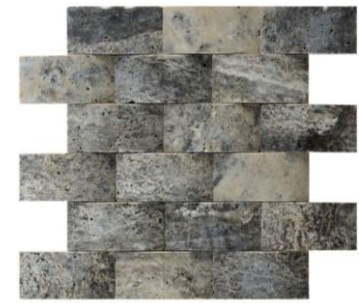

Silver

Bej

Noce

Scabos

(2"x2") 5x5cm - (2"x4") 5x10cm Domend Mosaic

Light

Silver Silver

Light Silver